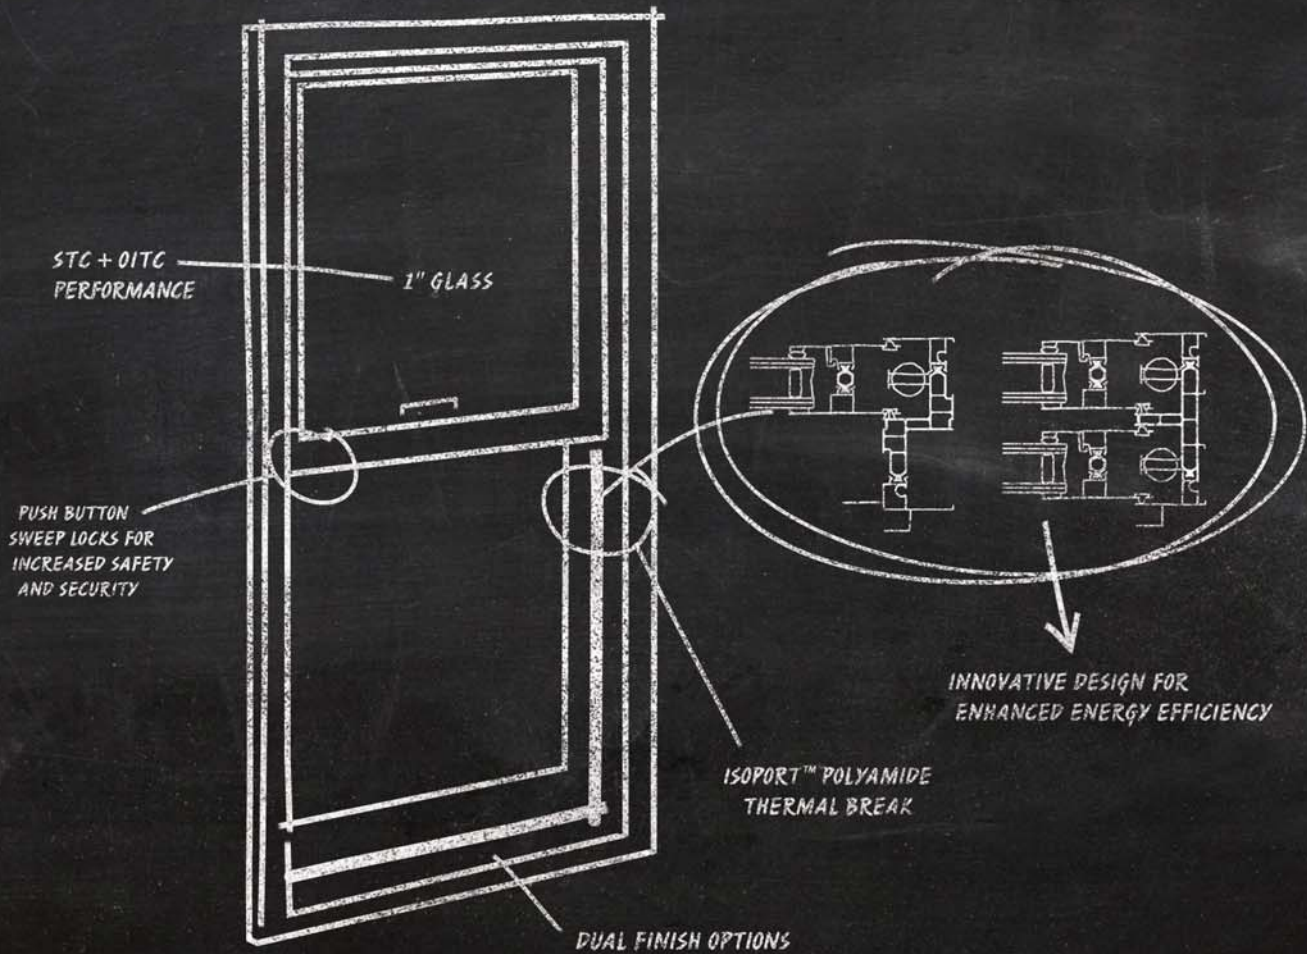

VALUE + PERFORMANCE = AA[®]3350 ISOPORT[™] WINDOW

NOW AVAILABLE AS A HORIZONTAL SLIDER

Kawneer's Versatile AA[®]3350 IsoPort[™] Window: Now Available as a Horizontal Slider.

No matter how you do the math, Kawneer's AA[®]3350 IsoPort[™] Window delivers greater energy efficiency to any commercial or institutional application. Available in single-hung, double-hung and fixed, this versatile window platform now has even more to offer with the new AA[®]3350 IsoPort[™] Horizontal Sliding Window. Features like an innovative polyamide thermal break, increased configuration options and factory glazing add up to outstanding performance and great value in a highly adaptable window.