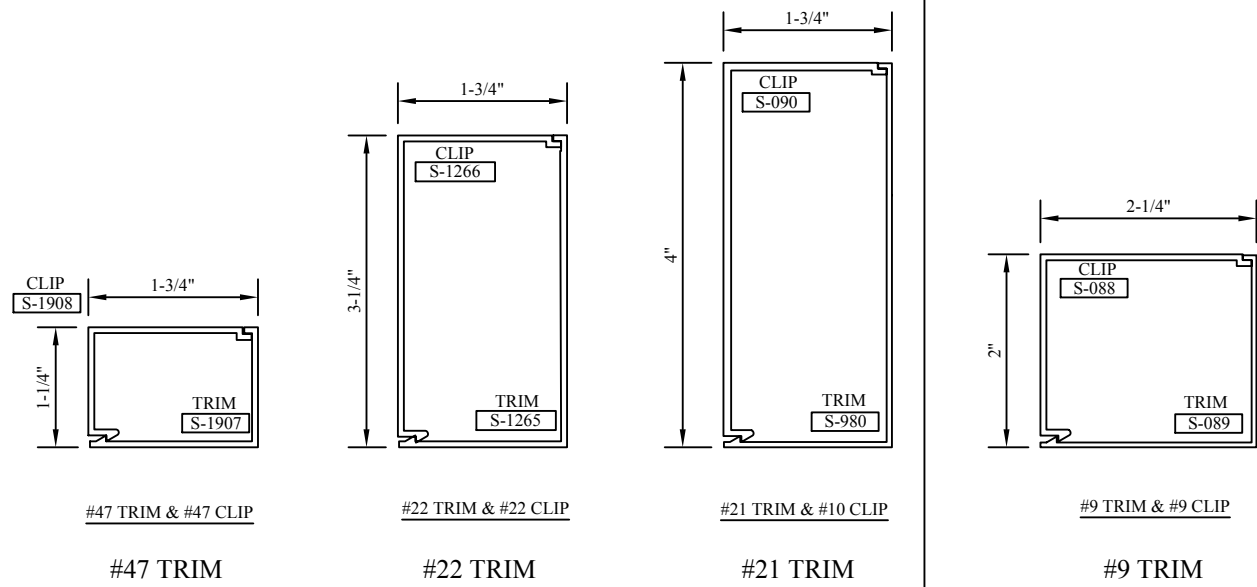

**Half Scale Sections**

#34 TRIM & #34 CLIP

#34 TRIM

#14 TRIM & #14 CLIP

#14 TRIM

#57 TRIM & #57 CLIP

#57 TRIM

#28 TRIM & #28 CLIP

#28 TRIM

#2 TRIM & #2 CLIP

#2 TRIM

#47 TRIM & #47 CLIP

#47 TRIM

#22 TRIM & #22 CLIP

#22 TRIM

#21 TRIM & #10 CLIP

#21 TRIM

#9 TRIM & #9 CLIP

#9 TRIM

#39 TRIM & #38 CLIP

#39 TRIM

\*FOR CURVED WINDOWS\*

NOTE: USED WITH S-078  
1" X 1 1/2" X .062" ANGLE  
1" WIDE PIECES OF ANGLE

#15 TRIM & #15 TRIM INSERT CLIP

#15 TRIM

NOTE: DESIGNED TO BE STACKED WITH #15 TRIM

CURVE TRIM EXTENDER

#15 TRIM EXTENDER