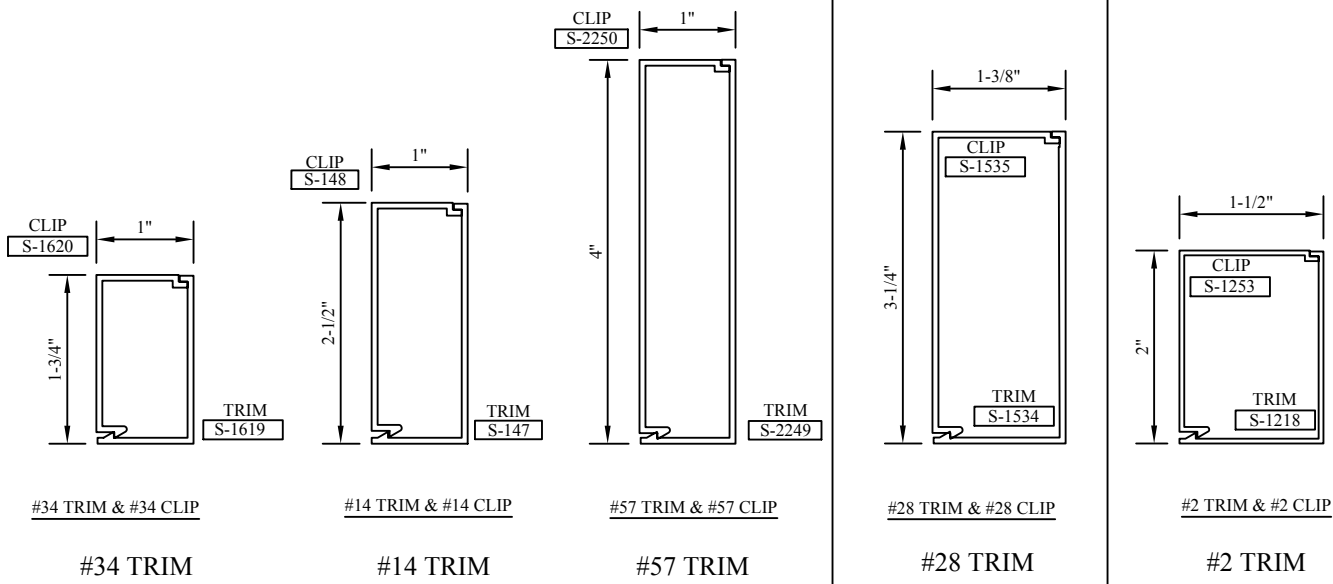

**Half Scale Sections**

#34 TRIM & #34 CLIP

#34 TRIM

#14 TRIM & #14 CLIP

#14 TRIM

#57 TRIM & #57 CLIP

#57 TRIM

#28 TRIM & #28 CLIP

#28 TRIM

#2 TRIM & #2 CLIP

#2 TRIM

#47 TRIM & #47 CLIP

#47 TRIM

#22 TRIM & #22 CLIP

#22 TRIM

#21 TRIM & #10 CLIP

#21 TRIM

#9 TRIM & #9 CLIP

#9 TRIM

#39 TRIM & #38 CLIP

#39 TRIM

\*FOR CURVED WINDOWS\*

NOTE: USED WITH S-078  
1" X 1 1/2" X .062" ANGLE  
1" WIDE PIECES OF ANGLE

#15 TRIM & #15 TRIM INSERT CLIP

#15 TRIM

NOTE: DESIGNED TO BE STACKED WITH #15 TRIM

CURVE TRIM EXTENDER

#15 TRIM EXTENDER