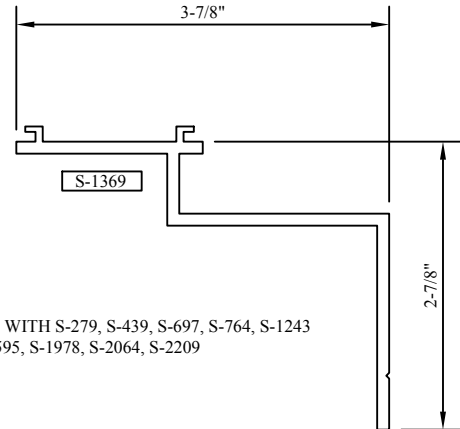

Half Scale Sections

NOTE: SLIDE FITS WITH S-279, S-439, S-697, S-764, S-1243
S-1371, S-1595, S-1978, S-2064, S-2209

SUBSILL ANCHOR #2
S-234

NOTE: SLIDE FITS WITH TR-8500 &
TR-12000 SILL EXTENSIONS

SUBSILL ANCHOR
S-647

NOTE: SLIDE FITS WITH S-279, S-439, S-697, S-764, S-1243
S-1371, S-1595, S-1978, S-2064, S-2209

#6 SUBSILL ANCHOR
S-1242

NOTE: SLIDE FITS WITH S-279, S-439, S-697, S-764, S-1243
S-1371, S-1595, S-1978, S-2064, S-2209

SUBSILL ANCHOR #6
S-1208

CUSTOM SNAP-ON CLIP
S-2784

NOTE: SLIDE FITS WITH S-279, S-439, S-697, S-764, S-1243
S-1371, S-1595, S-1978, S-2064, S-2209

SUBSILL ANCHOR
S-1369