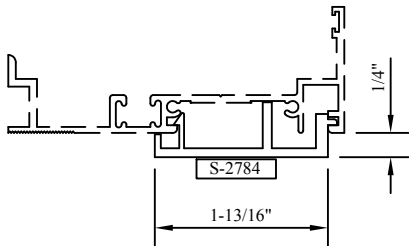

Half Scale Sections

NOTE: SLIDE FITS WITH S-279, S-439, S-697, S-764, S-1243
S-1371, S-1595, S-1978, S-2064, S-2209

SUBSILL ANCHOR #2
S-234

NOTE: SLIDE FITS WITH TR-8500 &
TR-12000 SILL EXTENSIONS

SUBSILL ANCHOR
S-647

NOTE: SLIDE FITS WITH S-279, S-439, S-697, S-764, S-1243
S-1371, S-1595, S-1978, S-2064, S-2209

#6 SUBSILL ANCHOR
S-1242

NOTE: SLIDE FITS WITH S-279, S-439, S-697, S-764, S-1243
S-1371, S-1595, S-1978, S-2064, S-2209

SUBSILL ANCHOR #6
S-1208

CUSTOM SNAP-ON CLIP
S-2784

NOTE: SLIDE FITS WITH S-279, S-439, S-697, S-764, S-1243
S-1371, S-1595, S-1978, S-2064, S-2209

SUBSILL ANCHOR
S-1369