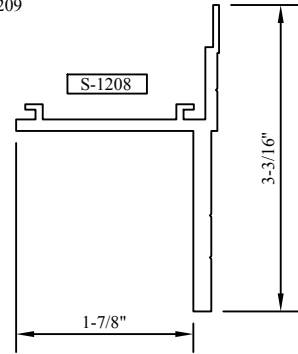

Half Scale Sections

NOTE: SLIDE FITS WITH S-279, S-439, S-697, S-764, S-1243
S-1371, S-1595, S-1978, S-2064, S-2209

SUBSILL ANCHOR #2
S-234

NOTE: SLIDE FITS WITH TR-8500 &
TR-12000 SILL EXTENSIONS

SUBSILL ANCHOR
S-647

NOTE: SLIDE FITS WITH S-279, S-439, S-697, S-764, S-1243
S-1371, S-1595, S-1978, S-2064, S-2209

#6 SUBSILL ANCHOR
S-1242

NOTE: SLIDE FITS WITH S-279, S-439, S-697, S-764, S-1243
S-1371, S-1595, S-1978, S-2064, S-2209

SUBSILL ANCHOR #6
S-1208

CUSTOM SNAP-ON CLIP
S-2784

NOTE: SLIDE FITS WITH S-279, S-439, S-697, S-764, S-1243
S-1371, S-1595, S-1978, S-2064, S-2209

SUBSILL ANCHOR
S-1369