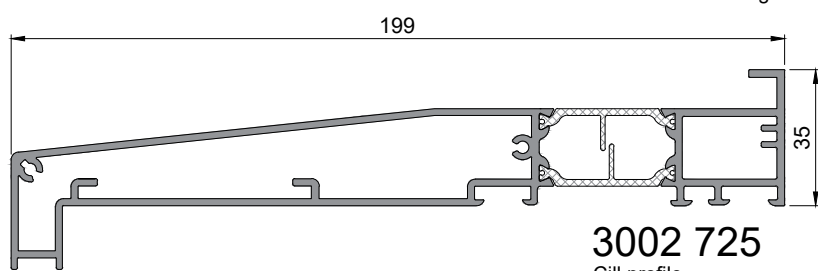

1003 428
Glazing bead
for 28mm glazing
6400mm stock length

694 058
Cill profile
6400mm stock length

Corner profiles

3001 516
Corner post profile
6700mm stock length

Cill profiles

3002 723
Cill profile
6400mm stock length

3002 724
Cill profile
6400mm stock length

3002 725
Cill profile
6400mm stock length

3001 510
Corner frame addapter
6700mm stock length

Ancillary profiles

1002 641
PAS24 Screw spline
6400mm stock length

170 778
Coupling profile
6400mm stock length

1001 852
Gasket channel
6400mm stock length

1002 141
Gasket channel
6400mm stock length

1003 410
Gasket channel
6400mm stock length

6001 633
St St Roller track
6400mm stock length

1003 479
Applied lock rebate
6000mm stock length