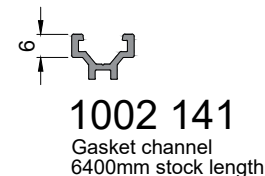

1003 428
Glazing bead
for 28mm glazing
6400mm stock length

694 058
Cill profile
6400mm stock length

Corner profiles

3001 516
Corner post profile
6700mm stock length

Cill profiles

3002 723
Cill profile
6400mm stock length

3002 724
Cill profile
6400mm stock length

3002 725
Cill profile
6400mm stock length

3001 510
Corner frame addapter
6700mm stock length

Ancillary profiles

1002 641
PAS24 Screw spline
6400mm stock length

170 778
Coupling profile
6400mm stock length

1001 852
Gasket channel
6400mm stock length

1002 141
Gasket channel
6400mm stock length

1003 410
Gasket channel
6400mm stock length

6001 633
St St Roller track
6400mm stock length

1003 479
Applied lock rebate
6000mm stock length