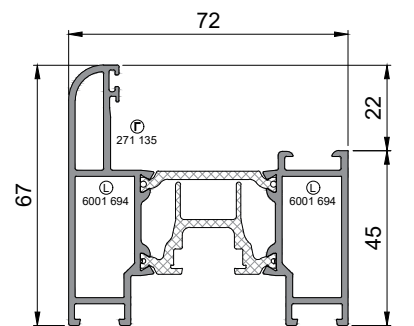

Outer frame profiles

3001 512
Rebated head/jamb
6700mm stock length

3001 513
Weathered, rebated threshold
6400mm stock length

3001 514
Non-weathered, flush threshold
6400mm stock length

Vent profiles

3001 508
Designer vent
6700mm stock length

1003 428
Glazing bead
for 28mm glazing
6400mm stock length

694 058
Cill profile
6400mm stock length

Corner profiles

3001 516
Corner post profile
6700mm stock length

Cill profiles

3002 723
Cill profile
6400mm stock length

1001 852
Gasket channel
6400mm stock length

1002 141
Gasket channel
6400mm stock length

1003 410
Gasket channel
6400mm stock length

6001 633
St St Roller track
6400mm stock length

1003 479
Applied lock rebate
6000mm stock length

128 159
Applied glass bar
6000mm stock length