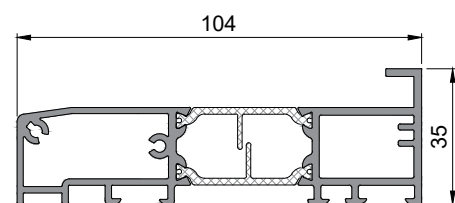

1003 428
Glazing bead
for 28mm glazing
6400mm stock length

694 058
Cill profile
6400mm stock length

Corner profiles

3001 516
Corner post profile
6700mm stock length

Cill profiles

3002 723
Cill profile
6400mm stock length

3002 724
Cill profile
6400mm stock length

3002 725
Cill profile
6400mm stock length

3001 510
Corner frame addapter
6700mm stock length

Ancillary profiles

1002 641
PAS24 Screw spline
6400mm stock length

170 778
Coupling profile
6400mm stock length

1001 852
Gasket channel
6400mm stock length

1002 141
Gasket channel
6400mm stock length

1003 410
Gasket channel
6400mm stock length

6001 633
St St Roller track
6400mm stock length

1003 479
Applied lock rebate
6000mm stock length