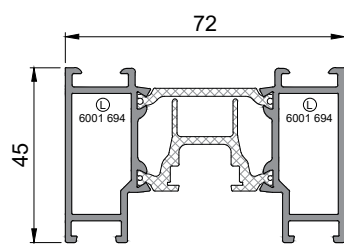

1003 428
Glazing bead
for 28mm glazing
6400mm stock length

694 058
Cill profile
6400mm stock length

Corner profiles

3001 516
Corner post profile
6700mm stock length

Cill profiles

3002 723
Cill profile
6400mm stock length

3002 724
Cill profile
6400mm stock length

3002 725
Cill profile
6400mm stock length

3001 510
Corner frame addapter
6700mm stock length

Ancillary profiles

1002 641
PAS24 Screw spline
6400mm stock length

170 778
Coupling profile
6400mm stock length

1001 852
Gasket channel
6400mm stock length

1002 141
Gasket channel
6400mm stock length

1003 410
Gasket channel
6400mm stock length

6001 633
St St Roller track
6400mm stock length

1003 479
Applied lock rebate
6000mm stock length