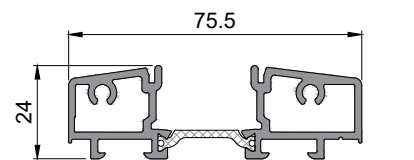

Outer frame profiles

3001 512
Rebated head/jamb
6700mm stock length

3001 513
Weathered, rebated threshold
6400mm stock length

3001 514
Non-weathered, flush threshold
6400mm stock length

Vent profiles

3001 508
Designer vent
6700mm stock length