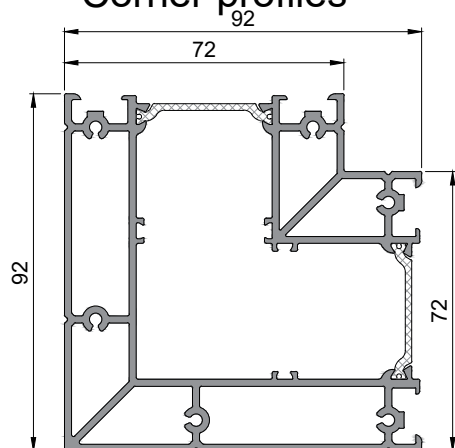

Outer frame profiles

3001 512
Rebated head/jamb
6700mm stock length

3001 513
Weathered, rebated threshold
6400mm stock length

3001 514
Non-weathered, flush threshold
6400mm stock length

Vent profiles

3001 508
Designer vent
6700mm stock length

3001 509
Standard vent
6700mm stock length

Glazing beads

694 314
Glazing bead
for 44mm glazing
6400mm stock length

694 318
Glazing bead
for 32mm glazing
6400mm stock length

1003 401
Glazing bead
for 36mm glazing
6400mm stock length

1003 428
Glazing bead
for 28mm glazing
6400mm stock length

694 058
Cill profile
6400mm stock length

Corner profiles

3001 516
Corner post profile
6700mm stock length

Cill profiles

3002 723
Cill profile
6400mm stock length

1001 852
Gasket channel
6400mm stock length

1002 141
Gasket channel
6400mm stock length

1003 410
Gasket channel
6400mm stock length

6001 633
St St Roller track
6400mm stock length

1003 479
Applied lock rebate
6000mm stock length