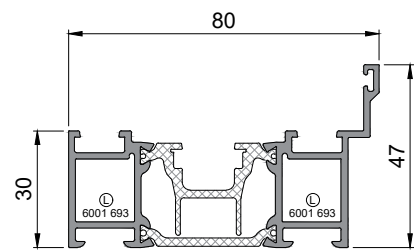

Outer frame profiles

3001 512
Rebated head/jamb
6700mm stock length

3001 513
Weathered, rebated threshold
6400mm stock length

3001 514
Non-weathered, flush threshold
6400mm stock length

Vent profiles

3001 508
Designer vent
6700mm stock length

1001 852
Gasket channel
6400mm stock length

1002 141
Gasket channel
6400mm stock length

1003 410
Gasket channel
6400mm stock length

6001 633
St St Roller track
6400mm stock length

1003 479
Applied lock rebate
6000mm stock length

128 159
Applied glass bar
6000mm stock length