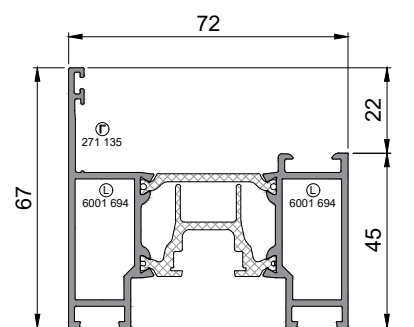

Outer frame profiles

3001 512
Rebated head/jamb
6700mm stock length

3001 513
Weathered, rebated threshold
6400mm stock length

3001 514
Non-weathered, flush threshold
6400mm stock length

Vent profiles

3001 508
Designer vent
6700mm stock length

1003 428
Glazing bead
for 28mm glazing
6400mm stock length

694 058
Cill profile
6400mm stock length

Corner profiles

3001 516
Corner post profile
6700mm stock length

Cill profiles

3002 723
Cill profile
6400mm stock length

1001 852
Gasket channel
6400mm stock length

1002 141
Gasket channel
6400mm stock length

1003 410
Gasket channel
6400mm stock length

6001 633
St St Roller track
6400mm stock length

1003 479
Applied lock rebate
6000mm stock length