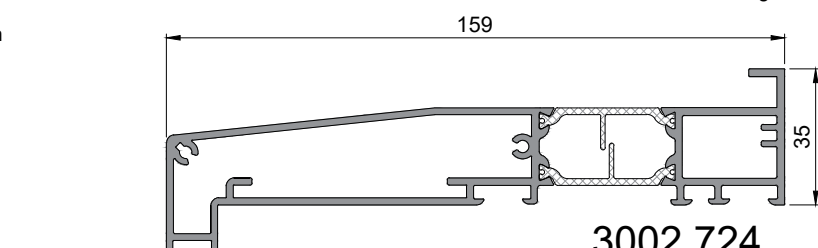

1003 428
Glazing bead
for 28mm glazing
6400mm stock length

694 058
Cill profile
6400mm stock length

Corner profiles

3001 516
Corner post profile
6700mm stock length

Cill profiles

3002 723
Cill profile
6400mm stock length

3002 724
Cill profile
6400mm stock length

3002 725
Cill profile
6400mm stock length

3001 510
Corner frame addapter
6700mm stock length

Ancillary profiles

1002 641
PAS24 Screw spline
6400mm stock length

170 778
Coupling profile
6400mm stock length

1001 852
Gasket channel
6400mm stock length

1002 141
Gasket channel
6400mm stock length

1003 410
Gasket channel
6400mm stock length

6001 633
St St Roller track
6400mm stock length

1003 479
Applied lock rebate
6000mm stock length