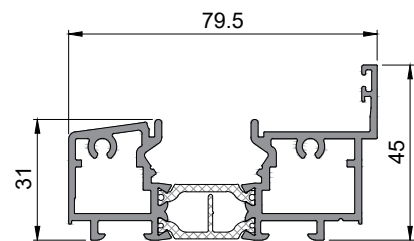

Outer frame profiles

3001 512
Rebated head/jamb
6700mm stock length

3001 513
Weathered, rebated threshold
6400mm stock length

3001 514
Non-weathered, flush threshold
6400mm stock length

Vent profiles

3001 508
Designer vent
6700mm stock length

128 159
Applied glass bar
6000mm stock length