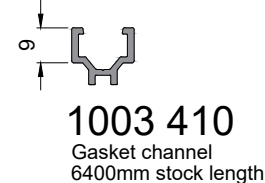

1003 428
Glazing bead
for 28mm glazing
6400mm stock length

694 058
Cill profile
6400mm stock length

Corner profiles

3001 516
Corner post profile
6700mm stock length

Cill profiles

3002 723
Cill profile
6400mm stock length

3002 724
Cill profile
6400mm stock length

3002 725
Cill profile
6400mm stock length

3001 510
Corner frame addapter
6700mm stock length

Ancillary profiles

1002 641
PAS24 Screw spline
6400mm stock length

170 778
Coupling profile
6400mm stock length

1001 852
Gasket channel
6400mm stock length

1002 141
Gasket channel
6400mm stock length

1003 410
Gasket channel
6400mm stock length

6001 633
St St Roller track
6400mm stock length

1003 479
Applied lock rebate
6000mm stock length