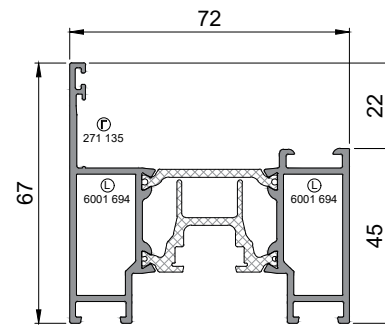

## Outer frame profiles

**3001 512**  
Rebated head/jamb  
6700mm stock length

## Threshold profile

**3000 753**  
Low threshold  
6400mm stock length

**694 058**  
Cill profile  
6400mm stock length

**3002 722**  
Ramped low threshold  
6400mm stock length

## Vent profiles

**3001 508**  
Designer vent  
6700mm stock length

**3001 509**  
Standard vent  
6700mm stock length