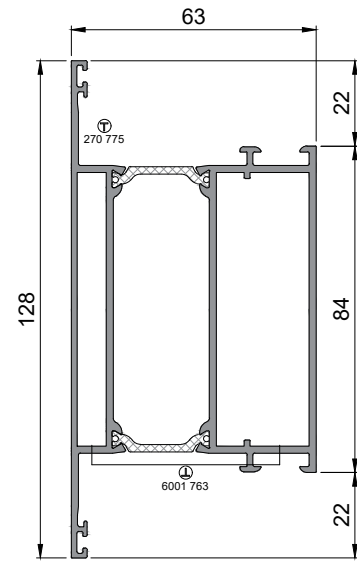

Muntin profiles

3001 613
84mm Muntin for letter plate installation
6400mm stock length