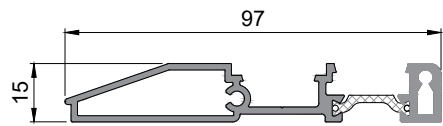

## Outer frame profiles

**3001 512**  
Rebated head/jamb  
6700mm stock length

## Threshold profile

**3000 753**  
Low threshold  
6400mm stock length

**694 058**  
Cill profile  
6400mm stock length

**3002 722**  
Ramped low threshold  
6400mm stock length