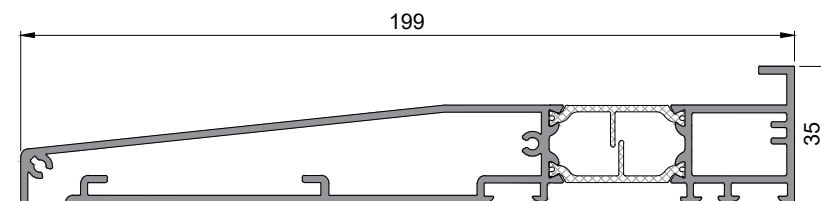

## Muntin profiles

**3001 613**  
84mm Muntin for letter plate installation  
6400mm stock length

## Cill profiles

**3002 723**  
Cill profile  
6400mm stock length

**3002 724**  
Cill profile  
6400mm stock length

**3002 725**  
Cill profile  
6400mm stock length