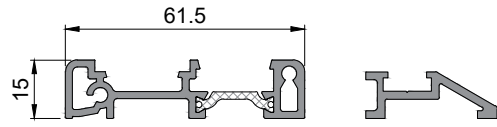

## Outer frame profiles

**3001 512**  
Rebated head/jamb  
6700mm stock length

## Threshold profile

**3000 753**  
Low threshold  
6400mm stock length

**694 058**  
Cill profile  
6400mm stock length

**3002 722**  
Ramped low threshold  
6400mm stock length