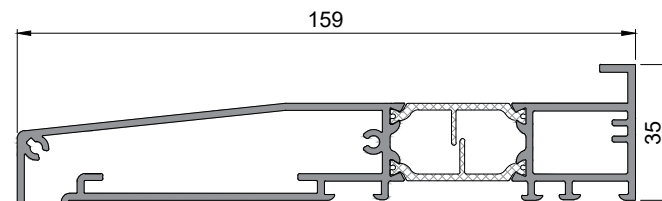

## Muntin profiles

**3001 613**  
84mm Muntin for letter plate installation  
6400mm stock length

## Cill profiles

**3002 723**  
Cill profile  
6400mm stock length

**3002 724**  
Cill profile  
6400mm stock length

**3002 725**  
Cill profile  
6400mm stock length