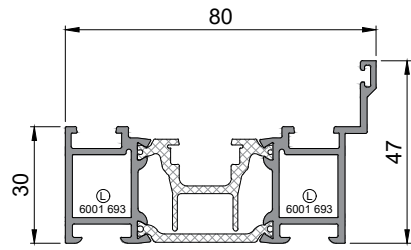

## Outer frame profiles

**3001 512**  
Rebated head/jamb  
6700mm stock length