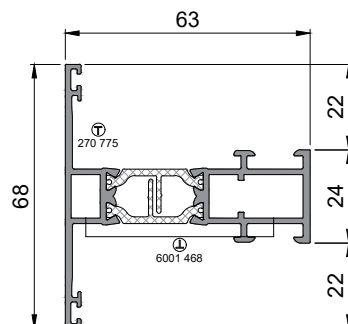

## Outer frame profiles

**3001 512**  
Rebated head/jamb  
6700mm stock length

## Threshold profile

**3000 753**  
Low threshold  
6400mm stock length

**694 058**  
Cill profile  
6400mm stock length

**3002 722**  
Ramped low threshold  
6400mm stock length

## Vent profiles

**3001 508**  
Designer vent  
6700mm stock length

**3001 509**  
Standard vent  
6700mm stock length

## Muntin profiles

**3001 002**  
24mm Muntin  
6400mm stock length