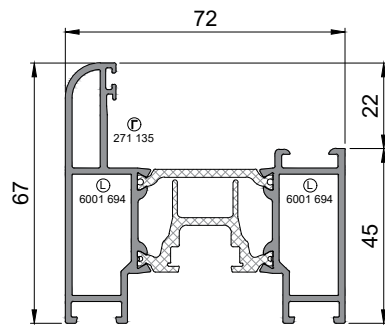

## Outer frame profiles

**3001 512**  
Rebated head/jamb  
6700mm stock length

## Threshold profile

**3000 753**  
Low threshold  
6400mm stock length

**694 058**  
Cill profile  
6400mm stock length

**3002 722**  
Ramped low threshold  
6400mm stock length

## Vent profiles

**3001 508**  
Designer vent  
6700mm stock length

**3001 509**  
Standard vent  
6700mm stock length