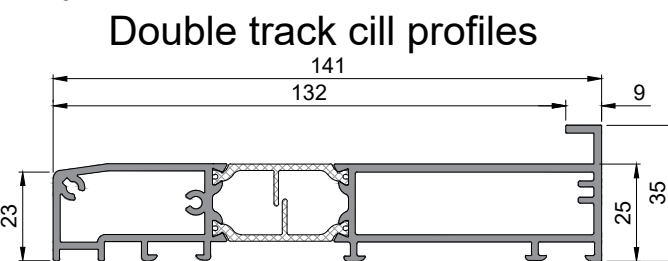

770 337
34mm Muntin profile
6400mm stock length

Sliding sash profile

3000 402
Vent meeting style profile (4 pane)
6400mm stock length

Glazing beads

170 769
Retained glazing bead
6000mm stock length

170 205
Glazing bead
6000mm stock length

170 314
Glazing bead
6000mm stock length

170 315
Glazing bead
6000mm stock length

1003 516
Internal floor closure
6400mm stock length

Interlock profiles

1000 791
Interlock profile
5500mm stock length

1000 792
Interlock profile
6400mm stock length

1001 213
Cover profile
6400mm stock length

3000 383
Double track outer frame
6400mm stock length

3002 779
Double track cill profile
6400mm stock length

3002 780
Double track cill profile
6400mm stock length

3002 781
Double track cill profile
6400mm stock length

Isolator profiles

130 238
Interlock reinforcing profile
6000mm stock length

130 239
Interlock reinforcing cap profile
6000mm stock length

171 619
Drip profile
6400mm stock length