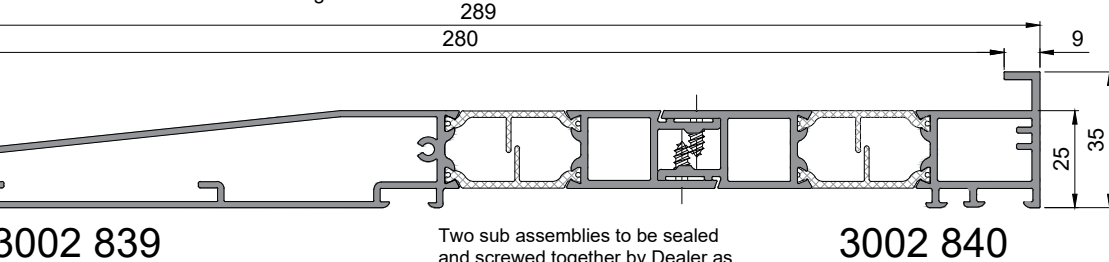

1001 213
Cover profile
6400mm stock length

3000 383
Double track outer frame
6400mm stock length

3002 779
Double track cill profile
6400mm stock length

3002 780
Double track cill profile
6400mm stock length

3002 781
Double track cill profile
6400mm stock length

Isolator profiles

130 238
Interlock reinforcing profile
6000mm stock length

130 239
Interlock reinforcing cap profile
6000mm stock length

171 619
Drip profile
6400mm stock length

3000 619
Trickle vent add on profile
6400mm stock length

3002 782
Triple track cill profile
6400mm stock length

3002 839
Triple track outer cill profile
6400mm stock length

Two sub assemblies to be sealed and screwed together by Dealer as required