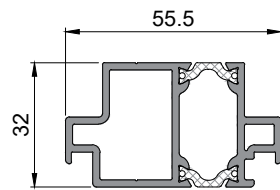

AA4110 Slide & Lift/slide profiles and accessories.

Sliding sash profiles

3000 400
Slide sash profile
5500mm stock length

3000 401
Lift & slide profile
6400mm stock length

770 336
24mm Muntin profile
6400mm stock length

770 337
34mm Muntin profile
6400mm stock length

Sliding sash profile

3000 402
Vent meeting style profile (4 pane)
6400mm stock length

Glazing beads

170 769
Retained glazing bead
6000mm stock length

170 205
Glazing bead
6000mm stock length

170 314
Glazing bead
6000mm stock length

170 315
Glazing bead
6000mm stock length

1003 516
Internal floor closure
6400mm stock length

Interlock profiles

1000 791
Interlock profile
5500mm stock length

1000 792
Interlock profile
6400mm stock length

1001 213
Cover profile
6400mm stock length

3000 383
Double track outer frame
6400mm stock length

3002 779
Double track cill profile
6400mm stock length

3002 780
Double track cill profile
6400mm stock length