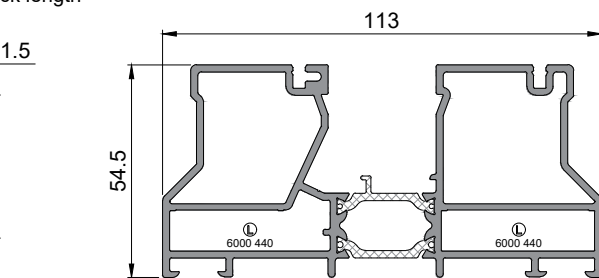

770 337
34mm Muntin profile
6400mm stock length

Sliding sash profile

3000 402
Vent meeting style profile (4 pane)
6400mm stock length

Glazing beads

170 769
Retained glazing bead
6000mm stock length

170 205
Glazing bead
6000mm stock length

170 314
Glazing bead
6000mm stock length

170 315
Glazing bead
6000mm stock length

1003 516
Internal floor closure
6400mm stock length

Interlock profiles

1000 791
Interlock profile
5500mm stock length

1000 792
Interlock profile
6400mm stock length

1001 213
Cover profile
6400mm stock length

3000 383
Double track outer frame
6400mm stock length

3002 779
Double track cill profile
6400mm stock length

3002 780
Double track cill profile
6400mm stock length

3002 781
Double track cill profile
6400mm stock length

Isolator profiles

130 238
Interlock reinforcing profile
6000mm stock length

130 239
Interlock reinforcing cap profile
6000mm stock length

171 619
Drip profile
6400mm stock length