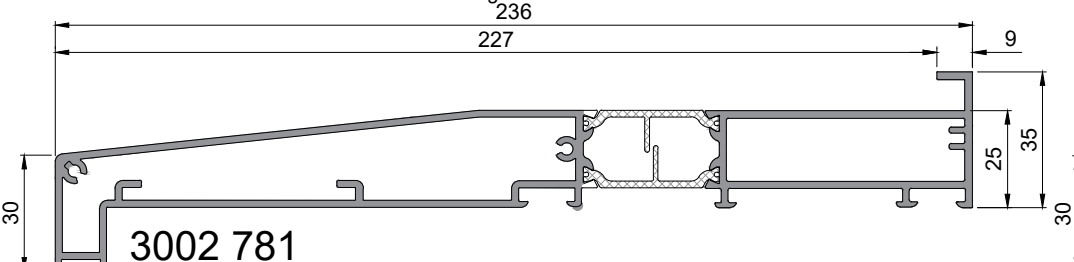

170 314
Glazing bead
6000mm stock length

170 315
Glazing bead
6000mm stock length

1003 516
Internal floor closure
6400mm stock length

Interlock profiles

1000 791
Interlock profile
5500mm stock length

1000 792
Interlock profile
6400mm stock length

1001 213
Cover profile
6400mm stock length

3000 383
Double track outer frame
6400mm stock length

3002 779
Double track cill profile
6400mm stock length

3002 780
Double track cill profile
6400mm stock length

3002 781
Double track cill profile
6400mm stock length

Isolator profiles

130 238
Interlock reinforcing profile
6000mm stock length

130 239
Interlock reinforcing cap profile
6000mm stock length

171 619
Drip profile
6400mm stock length