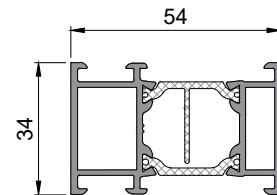

1001 213
Cover profile
6400mm stock length

3000 383
Double track outer frame
6400mm stock length

3002 779
Double track cill profile
6400mm stock length

3002 780
Double track cill profile
6400mm stock length

3002 781
Double track cill profile
6400mm stock length

Isolator profiles

130 238
Interlock reinforcing profile
6000mm stock length

130 239
Interlock reinforcing cap profile
6000mm stock length

171 619
Drip profile
6400mm stock length

3000 619
Trickle vent add on profile
6400mm stock length

3002 782
Triple track cill profile
6400mm stock length

3002 839
Triple track outer cill profile
6400mm stock length

Two sub assemblies to be sealed and screwed together by Dealer as required

3002 840
Triple track inner cill profile
6400mm stock length

Glazing gaskets

693 004
Retained external gasket
100m coil stock unit

170 778
Coupling profile
6400mm stock length

693 006
4mm Internal wedge gasket
100m coil stock unit