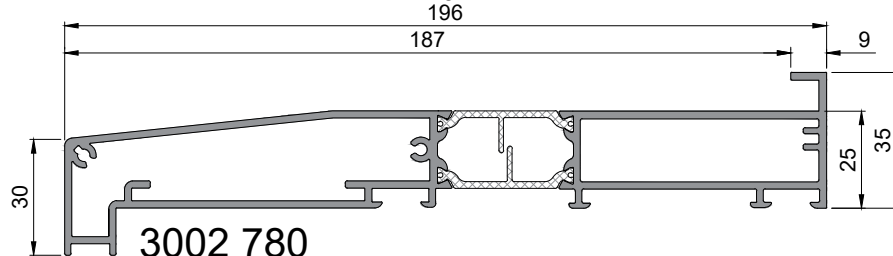

170 314
Glazing bead
6000mm stock length

170 315
Glazing bead
6000mm stock length

1003 516
Internal floor closure
6400mm stock length

Interlock profiles

1000 791
Interlock profile
5500mm stock length

1000 792
Interlock profile
6400mm stock length

1001 213
Cover profile
6400mm stock length

3000 383
Double track outer frame
6400mm stock length

3002 779
Double track cill profile
6400mm stock length

3002 780
Double track cill profile
6400mm stock length

3002 781
Double track cill profile
6400mm stock length

Isolator profiles

130 238
Interlock reinforcing profile
6000mm stock length

130 239
Interlock reinforcing cap profile
6000mm stock length

171 619
Drip profile
6400mm stock length