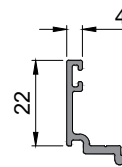

Glazing beads

170 769
Retained glazing bead
6000mm stock length