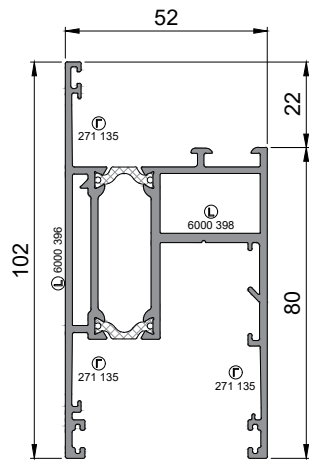

AA4110 Slide & Lift/slide profiles and accessories.

Sliding sash profiles

3000 400
Slide sash profile
5500mm stock length

3000 401
Lift & slide profile
6400mm stock length

770 336
24mm Muntin profile
6400mm stock length

770 337
34mm Muntin profile
6400mm stock length

Sliding sash profile

3000 402
Vent meeting style profile (4 pane)
6400mm stock length

Glazing beads

170 769
Retained glazing bead
6000mm stock length

170 205
Glazing bead
6000mm stock length

170 314
Glazing bead
6000mm stock length

170 315
Glazing bead
6000mm stock length

1003 516
Internal floor closure
6400mm stock length

Interlock profiles

1000 791
Interlock profile
5500mm stock length

1000 792
Interlock profile
6400mm stock length

1001 213
Cover profile
6400mm stock length

3000 383
Double track outer frame
6400mm stock length

3002 779
Double track cill profile
6400mm stock length

3002 780
Double track cill profile
6400mm stock length