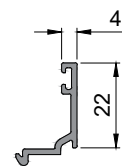

770 337
34mm Muntin profile
6400mm stock length

Sliding sash profile

3000 402
Vent meeting style profile (4 pane)
6400mm stock length

Glazing beads

170 769
Retained glazing bead
6000mm stock length

170 205
Glazing bead
6000mm stock length

170 314
Glazing bead
6000mm stock length

170 315
Glazing bead
6000mm stock length

1003 516
Internal floor closure
6400mm stock length

Interlock profiles

1000 791
Interlock profile
5500mm stock length

1000 792
Interlock profile
6400mm stock length

1001 213
Cover profile
6400mm stock length

3000 383
Double track outer frame
6400mm stock length

3002 779
Double track cill profile
6400mm stock length

3002 780
Double track cill profile
6400mm stock length