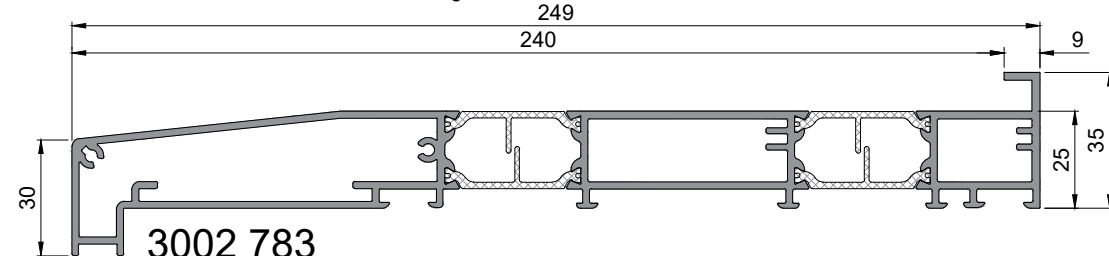

1001 213
Cover profile
6400mm stock length

3000 383
Double track outer frame
6400mm stock length

3002 779
Double track cill profile
6400mm stock length

3002 780
Double track cill profile
6400mm stock length

3002 781
Double track cill profile
6400mm stock length

Isolator profiles

130 238
Interlock reinforcing profile
6000mm stock length

130 239
Interlock reinforcing cap profile
6000mm stock length

171 619
Drip profile
6400mm stock length

3000 619
Trickle vent add on profile
6400mm stock length

3002 782
Triple track cill profile
6400mm stock length

3002 839
Triple track outer cill profile
6400mm stock length

Two sub assemblies to be sealed and screwed together by Dealer as required

3002 840
Triple track inner cill profile
6400mm stock length

Glazing gaskets

693 004
Retained external gasket
100m coil stock unit

170 778
Coupling profile
6400mm stock length

693 006
4mm Internal wedge gasket
100m coil stock unit