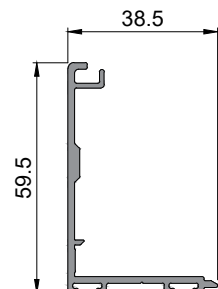

770 337
34mm Muntin profile
6400mm stock length

Sliding sash profile

3000 402
Vent meeting style profile (4 pane)
6400mm stock length

Glazing beads

170 769
Retained glazing bead
6000mm stock length

170 205
Glazing bead
6000mm stock length

170 314
Glazing bead
6000mm stock length

170 315
Glazing bead
6000mm stock length

1003 516
Internal floor closure
6400mm stock length

Interlock profiles

1000 791
Interlock profile
5500mm stock length

1000 792
Interlock profile
6400mm stock length

1001 213
Cover profile
6400mm stock length

3000 383
Double track outer frame
6400mm stock length

3002 779
Double track cill profile
6400mm stock length

3002 780
Double track cill profile
6400mm stock length

3002 781
Double track cill profile
6400mm stock length

Isolator profiles

130 238
Interlock reinforcing profile
6000mm stock length

130 239
Interlock reinforcing cap profile
6000mm stock length

171 619
Drip profile
6400mm stock length