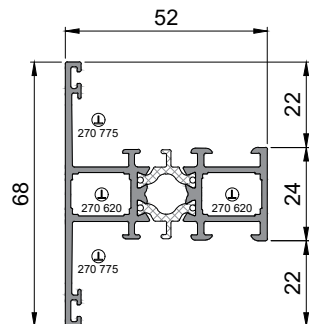

AA4110 Slide & Lift/slide profiles and accessories.

Sliding sash profiles

3000 400
Slide sash profile
5500mm stock length

3000 401
Lift & slide profile
6400mm stock length

770 336
24mm Muntin profile
6400mm stock length

770 337
34mm Muntin profile
6400mm stock length

Sliding sash profile

3000 402
Vent meeting style profile (4 pane)
6400mm stock length

Glazing beads

170 769
Retained glazing bead
6000mm stock length

170 205
Glazing bead
6000mm stock length

170 314
Glazing bead
6000mm stock length

170 315
Glazing bead
6000mm stock length

1003 516
Internal floor closure
6400mm stock length

Interlock profiles

1000 791
Interlock profile
5500mm stock length

1000 792
Interlock profile
6400mm stock length

1001 213
Cover profile
6400mm stock length

3000 383
Double track outer frame
6400mm stock length

3002 779
Double track cill profile
6400mm stock length

3002 780
Double track cill profile
6400mm stock length