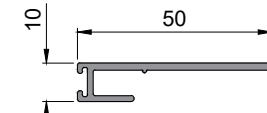

170 314
Glazing bead
6000mm stock length

170 315
Glazing bead
6000mm stock length

1003 516
Internal floor closure
6400mm stock length

Interlock profiles

1000 791
Interlock profile
5500mm stock length

1000 792
Interlock profile
6400mm stock length

1001 213
Cover profile
6400mm stock length

3000 383
Double track outer frame
6400mm stock length

3002 779
Double track cill profile
6400mm stock length

3002 780
Double track cill profile
6400mm stock length