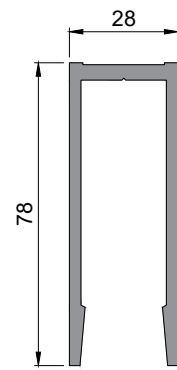

170 314
Glazing bead
6000mm stock length

170 315
Glazing bead
6000mm stock length

1003 516
Internal floor closure
6400mm stock length

Interlock profiles

1000 791
Interlock profile
5500mm stock length

1000 792
Interlock profile
6400mm stock length

1001 213
Cover profile
6400mm stock length

3000 383
Double track outer frame
6400mm stock length

3002 779
Double track cill profile
6400mm stock length

3002 780
Double track cill profile
6400mm stock length

3002 781
Double track cill profile
6400mm stock length

Isolator profiles

130 238
Interlock reinforcing profile
6000mm stock length

130 239
Interlock reinforcing cap profile
6000mm stock length

171 619
Drip profile
6400mm stock length

3000 619
Trickle vent add on profile
6400mm stock length

3002 782
Triple track cill profile
6400mm stock length

3002 839
Triple track outer cill profile
6400mm stock length

Two sub assemblies to be sealed and screwed together by Dealer as required