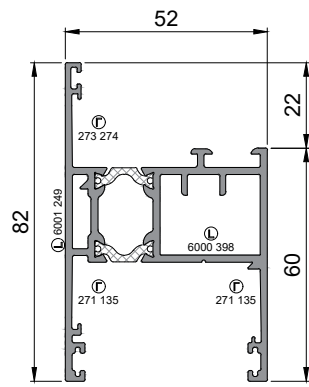

AA4110 Slide & Lift/slide profiles and accessories.

Sliding sash profiles

3000 400
Slide sash profile
5500mm stock length

3000 401
Lift & slide profile
6400mm stock length

770 336
24mm Muntin profile
6400mm stock length

770 337
34mm Muntin profile
6400mm stock length

Sliding sash profile

3000 402
Vent meeting style profile (4 pane)
6400mm stock length

Glazing beads

170 769
Retained glazing bead
6000mm stock length

170 205
Glazing bead
6000mm stock length

170 314
Glazing bead
6000mm stock length

170 315
Glazing bead
6000mm stock length

1003 516
Internal floor closure
6400mm stock length

Interlock profiles

1000 791
Interlock profile
5500mm stock length

1000 792
Interlock profile
6400mm stock length

1001 213
Cover profile
6400mm stock length

3000 383
Double track outer frame
6400mm stock length

3002 779
Double track cill profile
6400mm stock length

3002 780
Double track cill profile
6400mm stock length