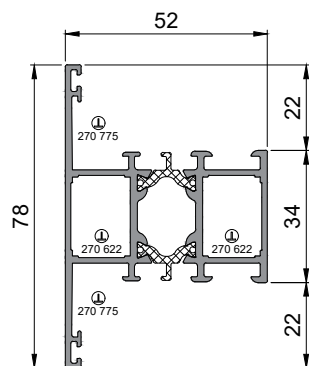

AA4110 Slide & Lift/slide profiles and accessories.

Sliding sash profiles

3000 400
Slide sash profile
5500mm stock length

3000 401
Lift & slide profile
6400mm stock length

770 336
24mm Muntin profile
6400mm stock length

770 337
34mm Muntin profile
6400mm stock length

Sliding sash profile

3000 402
Vent meeting style profile (4 pane)
6400mm stock length

Glazing beads

170 769
Retained glazing bead
6000mm stock length

170 205
Glazing bead
6000mm stock length

170 314
Glazing bead
6000mm stock length

170 315
Glazing bead
6000mm stock length

1003 516
Internal floor closure
6400mm stock length

Interlock profiles

1000 791
Interlock profile
5500mm stock length

1000 792
Interlock profile
6400mm stock length

1001 213
Cover profile
6400mm stock length

3000 383
Double track outer frame
6400mm stock length

3002 779
Double track cill profile
6400mm stock length

3002 780
Double track cill profile
6400mm stock length