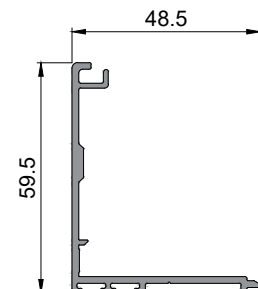

770 337
34mm Muntin profile
6400mm stock length

Sliding sash profile

3000 402
Vent meeting style profile (4 pane)
6400mm stock length

Glazing beads

170 769
Retained glazing bead
6000mm stock length

170 205
Glazing bead
6000mm stock length

170 314
Glazing bead
6000mm stock length

170 315
Glazing bead
6000mm stock length

1003 516
Internal floor closure
6400mm stock length

Interlock profiles

1000 791
Interlock profile
5500mm stock length

1000 792
Interlock profile
6400mm stock length

1001 213
Cover profile
6400mm stock length

3000 383
Double track outer frame
6400mm stock length

3002 779
Double track cill profile
6400mm stock length

3002 780
Double track cill profile
6400mm stock length

3002 781
Double track cill profile
6400mm stock length

Isolator profiles

130 238
Interlock reinforcing profile
6000mm stock length

130 239
Interlock reinforcing cap profile
6000mm stock length

171 619
Drip profile
6400mm stock length